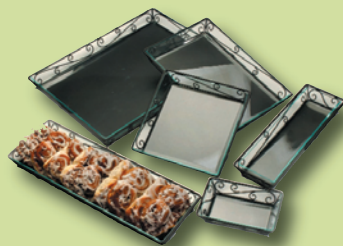

Santa Fe Display Tray

TRAY BLK.WIRE/LINER 18X6X2"H 44014
SANTO FE 44014
TRAY BLK.WIRE 15X8X2"H &
LINER GRN.GLS.....56068